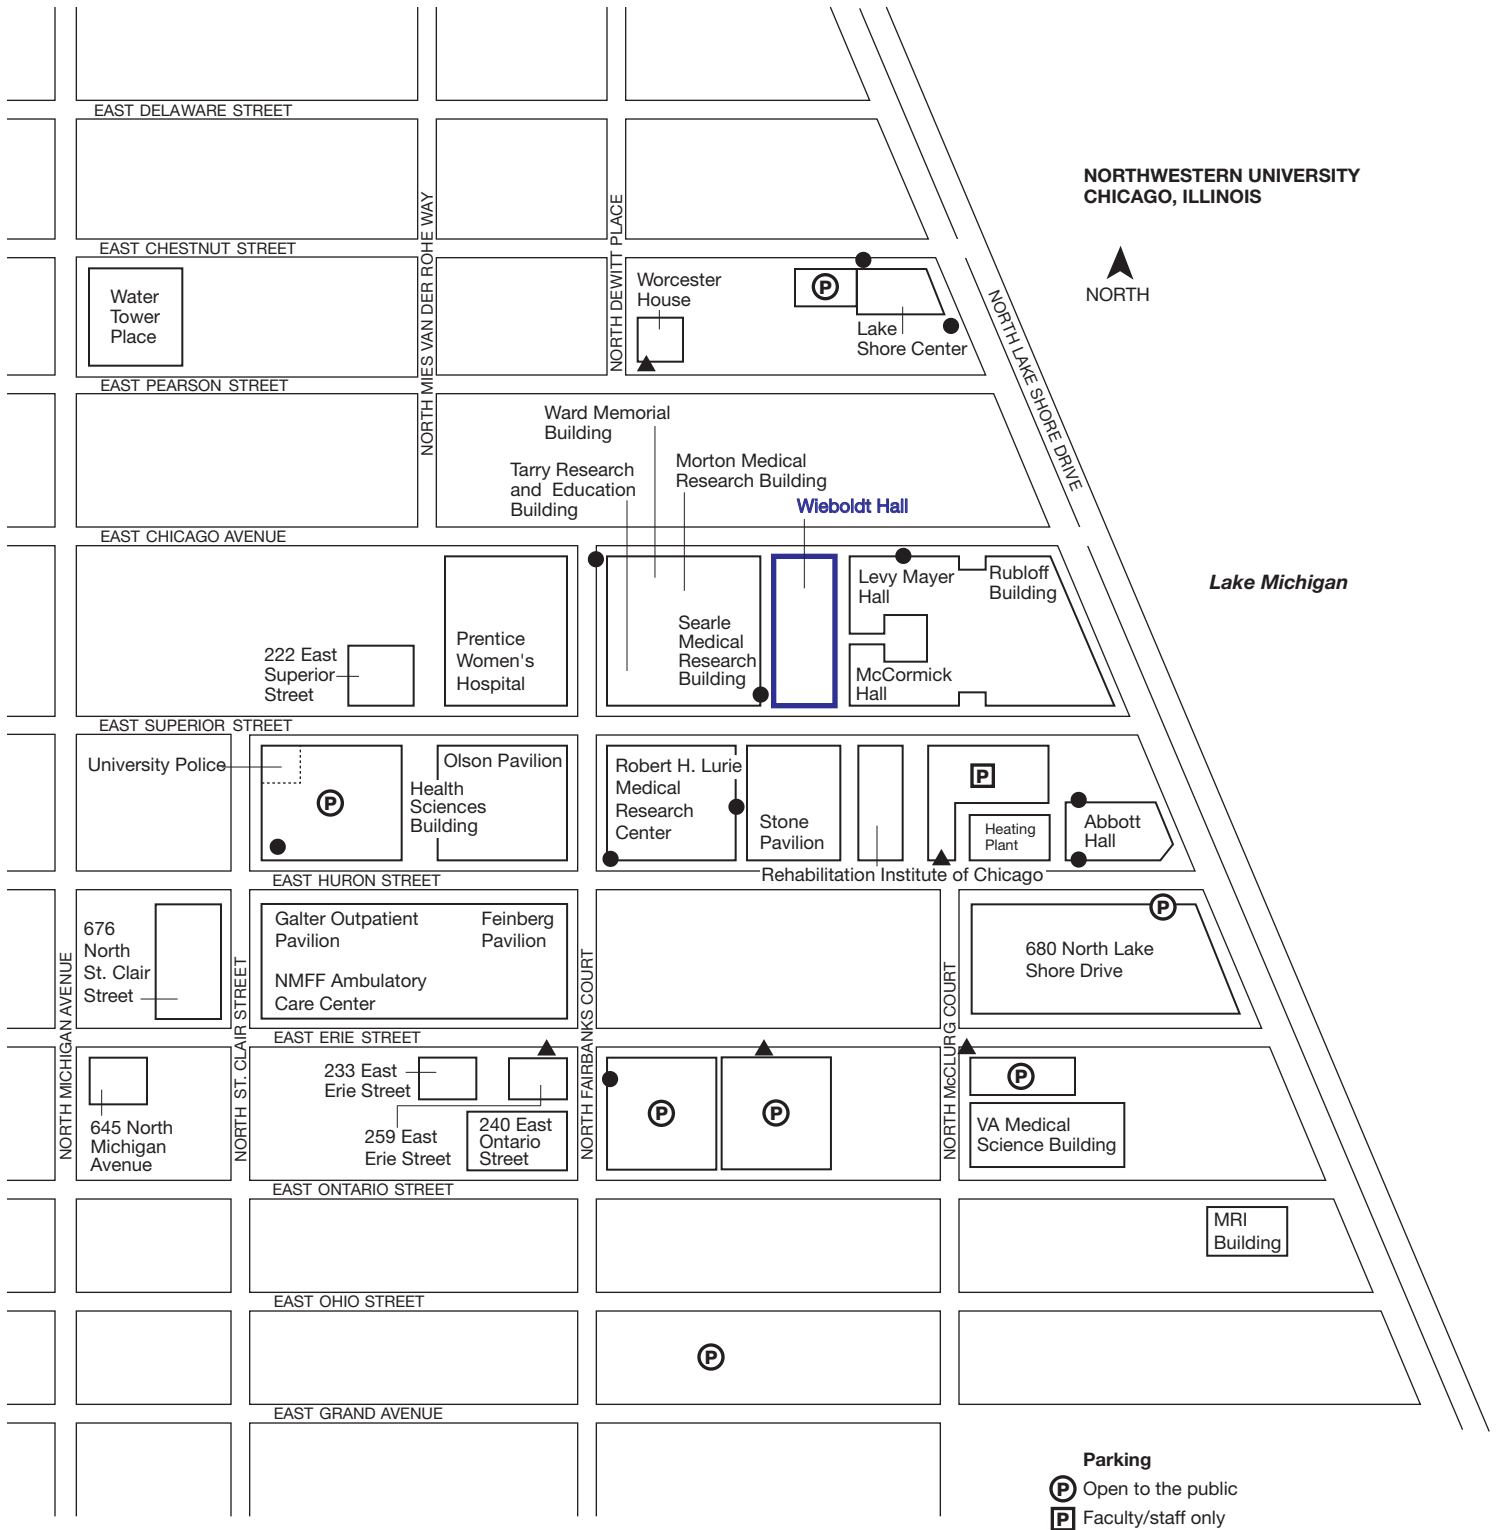

Campus Map: Chicago

PARKING

When attending classes on the Chicago campus, students may park for a reduced rate in garages at 222 East Huron Street and 321 East Erie Street from 4 p.m. to 10:30 p.m. Monday through Friday and on Saturday from 9 a.m. to 5 p.m. The parking ticket must be validated at 339 East Chicago Avenue (Wieboldt Hall) 4th or 5th Floor lounge to get the reduced rate. On-campus parking permits for the Chicago lakefront campus, valid for one quarter, are available through the Parking Office in Abbott Hall, Room 100, open 8:30 a.m. to 5 p.m. Monday through Friday. Students should contact the Parking Office at 312-503-1103 for additional information.

- Parking**
- Open to the public
 - Faculty/staff only

Emergency "Blue Light" Telephones

- Northwestern University
- Northwestern Memorial Hospital