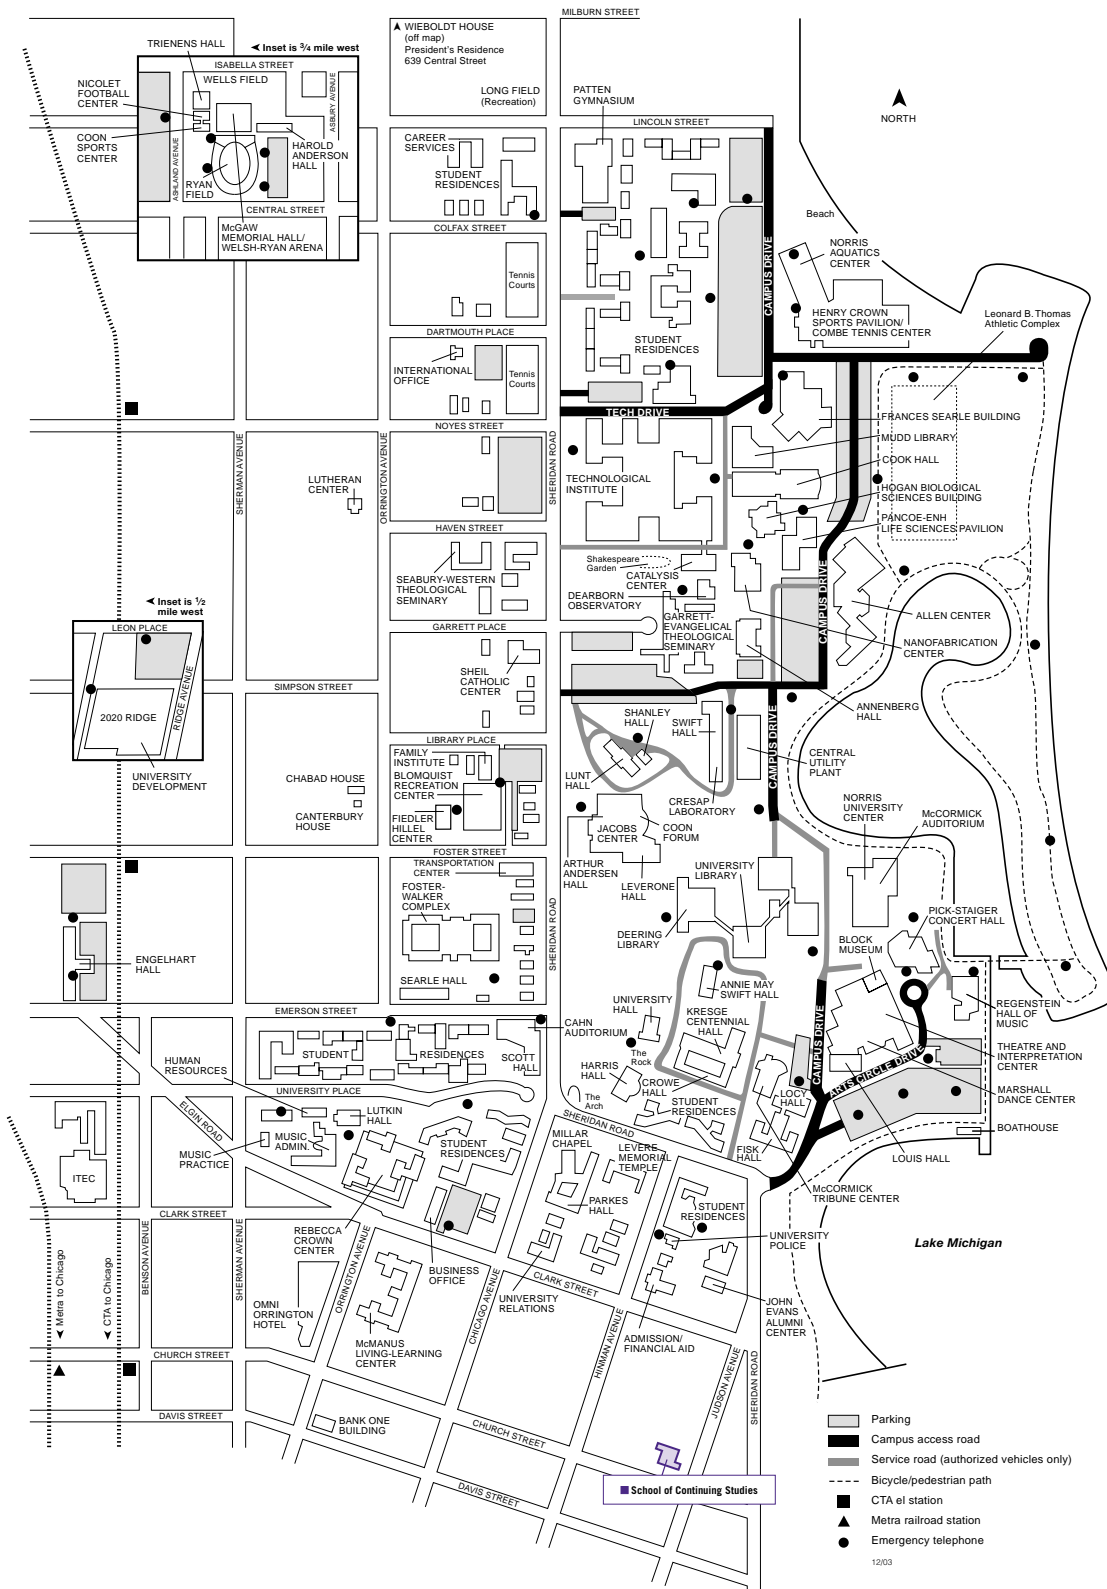

Campus Map | Evanston

PARKING

Students may park without a permit in most lots on the Evanston campus after 4 p.m. Monday through Friday and in all lots during the weekend. Check the map above for the location of parking lots. Parking is restricted in certain lots. On-campus parking before 4 p.m. is restricted to vehicles displaying a parking permit. For additional information, contact the Parking Office in Evanston at 847-491-3320.